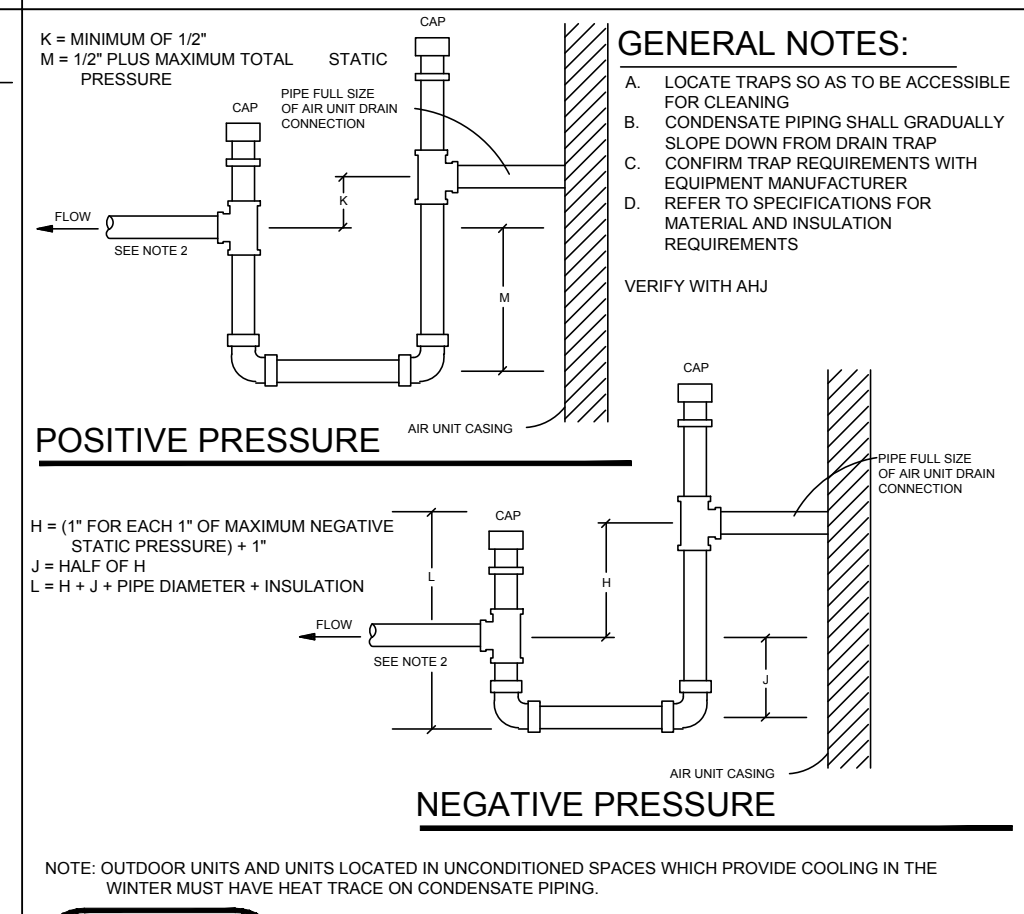

233113.00-02 DUCT SUPPORT DETAIL
SCALE: NONE

233113.00-01 4 INCH CONCRETE BASE
SCALE: NONE

233300.00-01 MANUAL DAMPER DETAIL
SCALE: NONE

233300.00-01 MANUAL DAMPER DETAIL
SCALE: NONE

232113.23-05 COND. DRAIN TRAP POSITIVE & NEGATIVE
SCALE: NONE