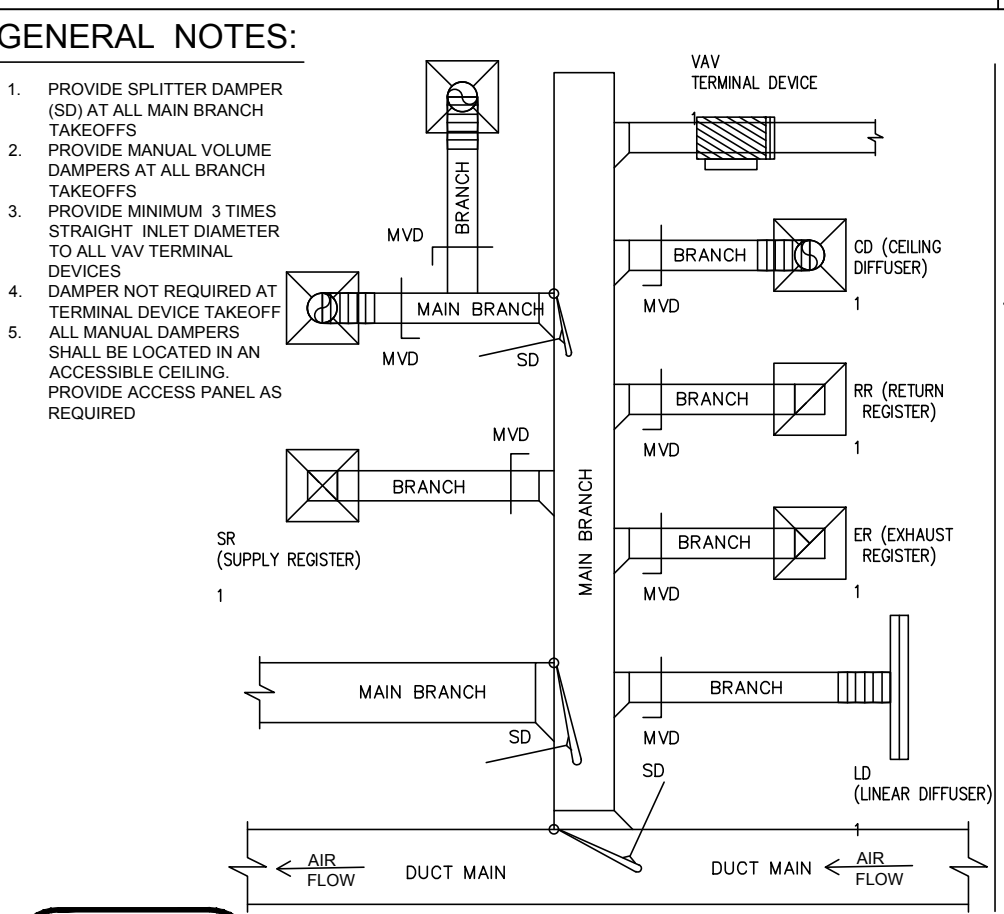

PERMANENT - NOT FOR CONSTRUCTION

238126.00-06 DUCTLESS AIR CONDITIONING UNIT WALL
SCALE: NONE

233713.00-11 DUCTED LOUVER
SCALE: NONE

233713.00-04 DIFFUSER INSTALLATION (TYPICAL)
SCALE: NONE

233713.00-15 RETURN/EXHAUST REGISTER INSTALLATION
SCALE: NONE

233113.00-02 DUCT SUPPORT DETAIL
SCALE: NONE

233113.00-01 4 INCH CONCRETE BASE
SCALE: NONE

233300.00-01 MANUAL DAMPER DETAIL
SCALE: NONE

233300.00-01 MANUAL DAMPER DETAIL
SCALE: NONE

232113.23-05 COND. DRAIN TRAP POSITIVE & NEGATIVE
SCALE: NONE