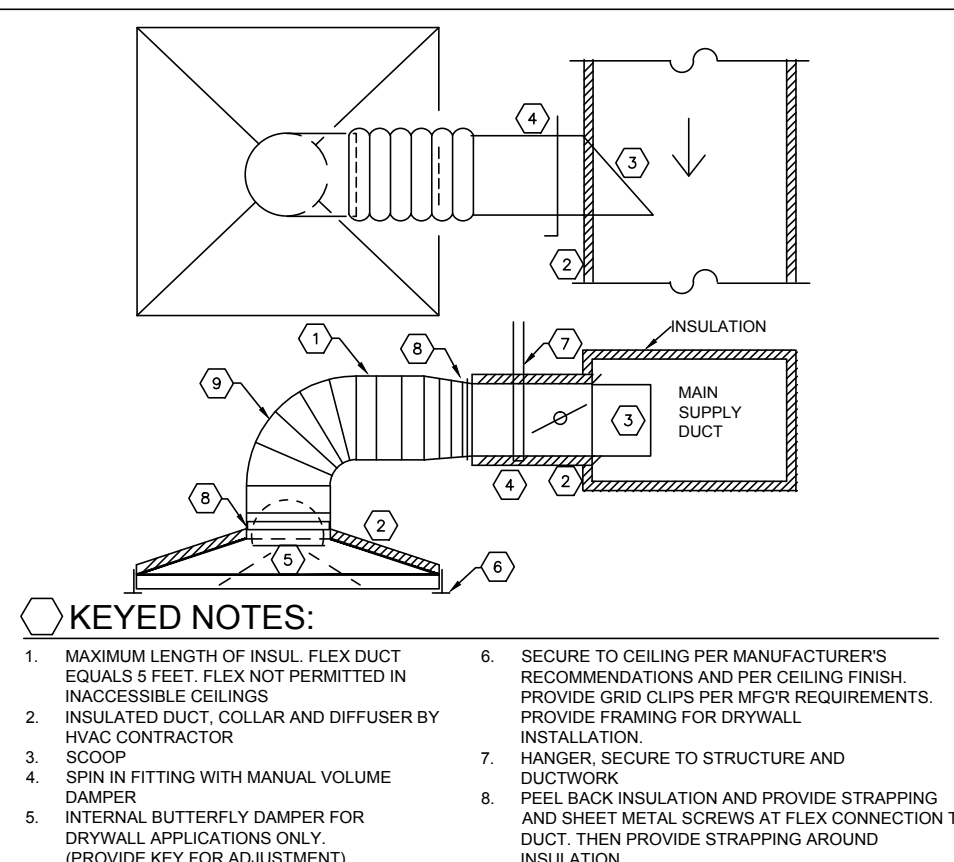

PERMANENT - NOT FOR CONSTRUCTION

238126.00-06 DUCTLESS AIR CONDITIONING UNIT WALL
SCALE: NONE

233713.00-11 DUCTED LOUVER
SCALE: NONE

233713.00-04 DIFFUSER INSTALLATION (TYPICAL)
SCALE: NONE

233713.00-15 RETURN/EXHAUST REGISTER INSTALLATION
SCALE: NONE

233113.00-02 DUCT SUPPORT DETAIL
SCALE: NONE

233113.00-01 4 INCH CONCRETE BASE
SCALE: NONE

233300.00-01 MANUAL DAMPER DETAIL
SCALE: NONE

233300.00-01 MANUAL DAMPER DETAIL
SCALE: NONE

232113.23-05 COND. DRAIN TRAP POSITIVE & NEGATIVE
SCALE: NONE