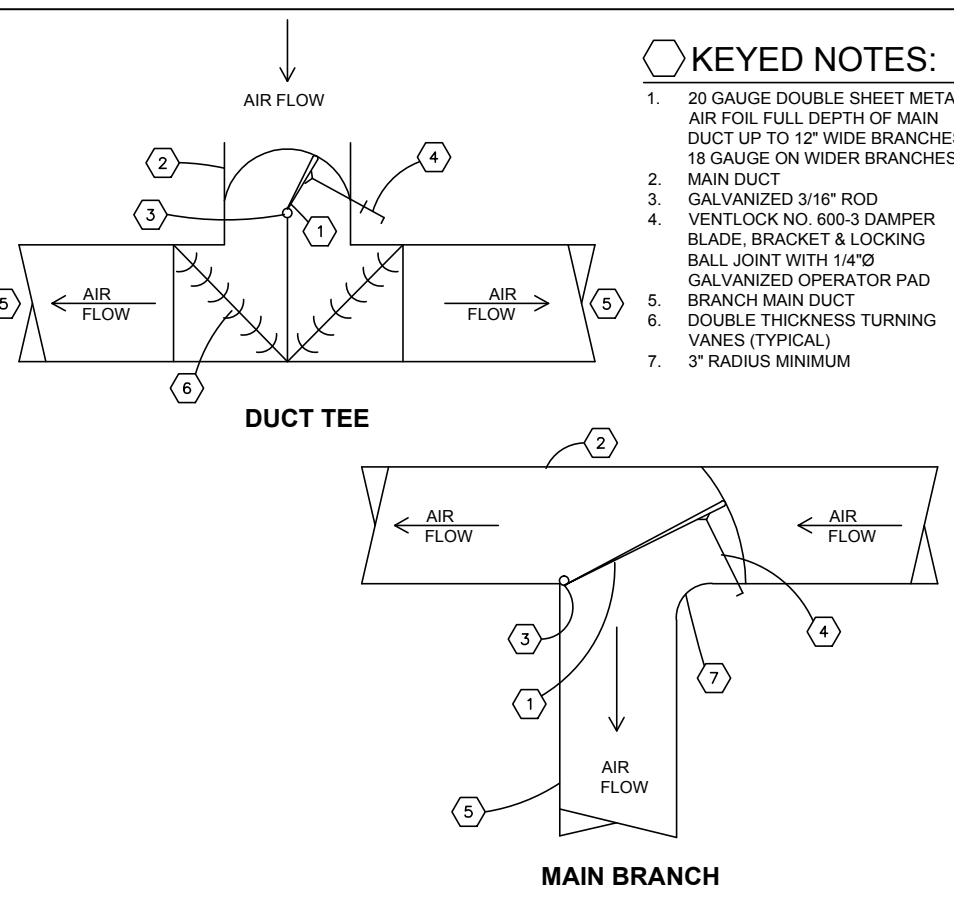

PERMANENT - NOT FOR CONSTRUCTION

238126.00-06 DUCTLESS AIR CONDITIONING UNIT WALL
SCALE: NONE

233713.00-11 DUCTED LOUVER
SCALE: NONE

233713.00-04 DIFFUSER INSTALLATION (TYPICAL)
SCALE: NONE

233713.00-15 RETURN/EXHAUST REGISTER INSTALLATION
SCALE: NONE

233113.00-02 DUCT SUPPORT DETAIL
SCALE: NONE

233113.00-01 4 INCH CONCRETE BASE
SCALE: NONE

233300.00-01 MANUAL DAMPER DETAIL
SCALE: NONE

233300.00-01 MANUAL DAMPER DETAIL
SCALE: NONE

232113.23-05 COND. DRAIN TRAP POSITIVE & NEGATIVE
SCALE: NONE