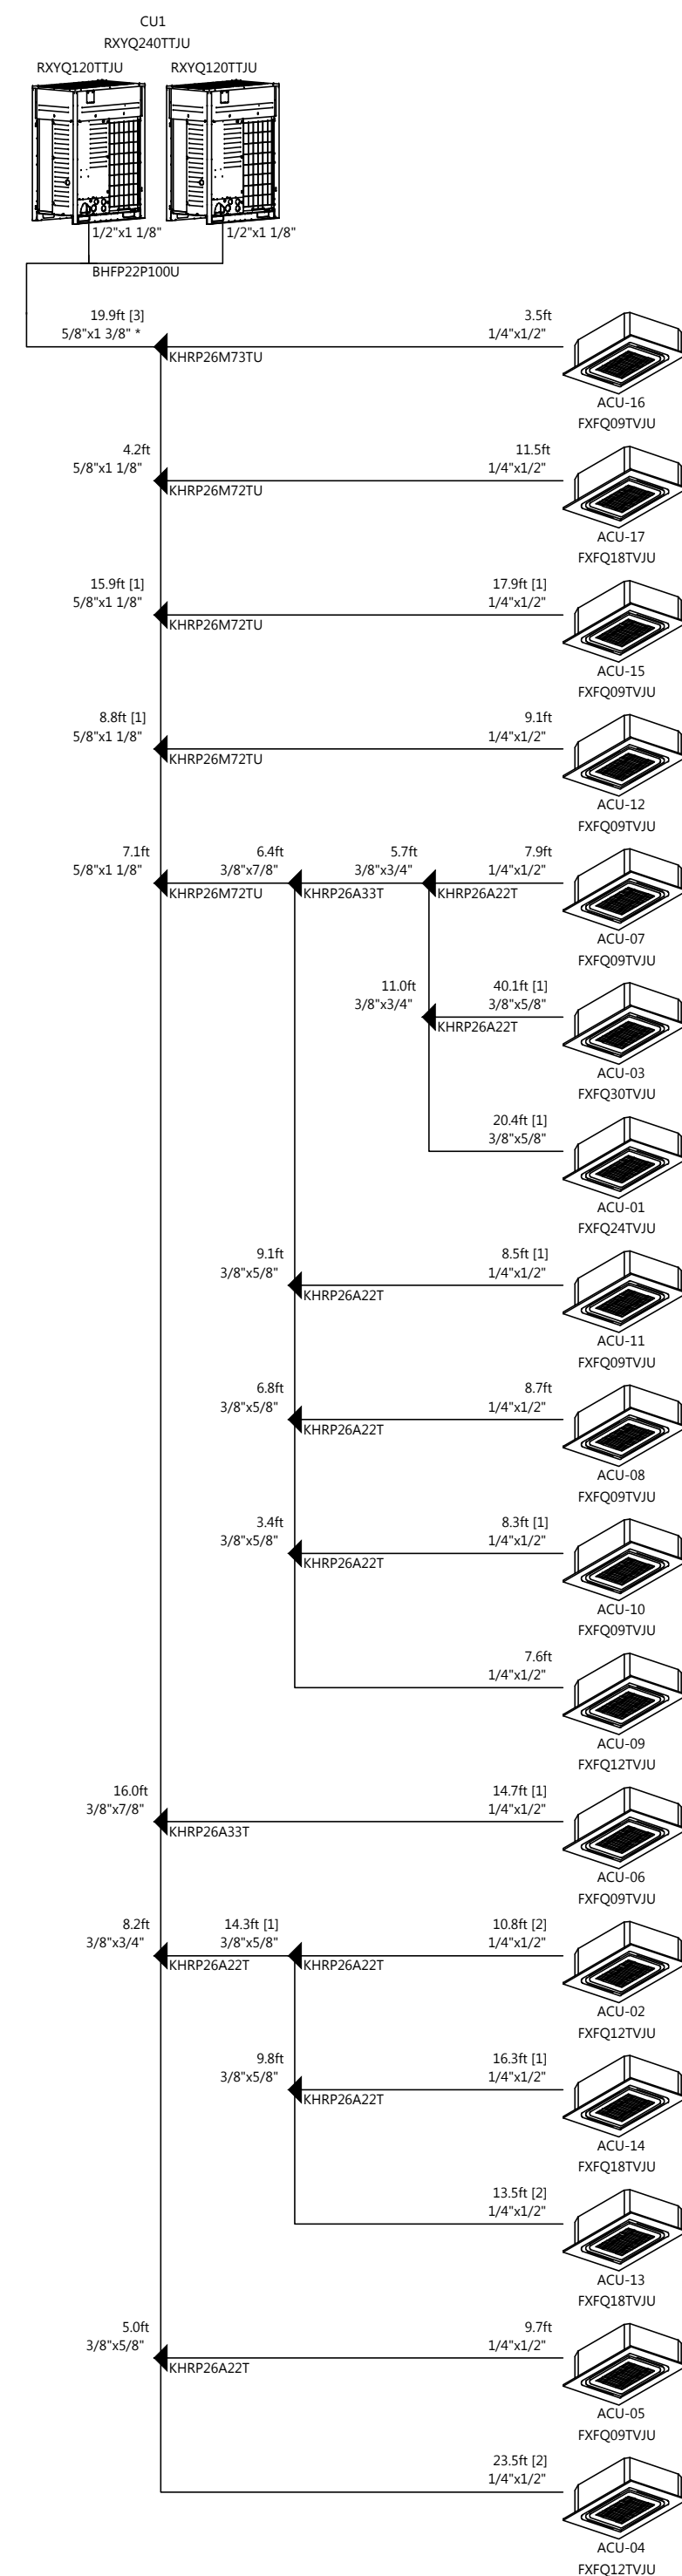

PERMANENT - NOT FOR CONSTRUCTION

238126.00-06 DUCTLESS AIR CONDITIONING UNIT WALL
SCALE: NONE

233713.00-11 DUCTED LOUVER
SCALE: NONE

233713.00-04 DIFFUSER INSTALLATION (TYPICAL)
SCALE: NONE

233713.00-15 RETURN/EXHAUST REGISTER INSTALLATION
SCALE: NONE

233113.00-02 DUCT SUPPORT DETAIL
SCALE: NONE

233113.00-01 4 INCH CONCRETE BASE
SCALE: NONE

233300.00-01 MANUAL DAMPER DETAIL
SCALE: NONE

233300.00-01 MANUAL DAMPER DETAIL
SCALE: NONE

232113.23-05 COND. DRAIN TRAP POSITIVE & NEGATIVE
SCALE: NONE