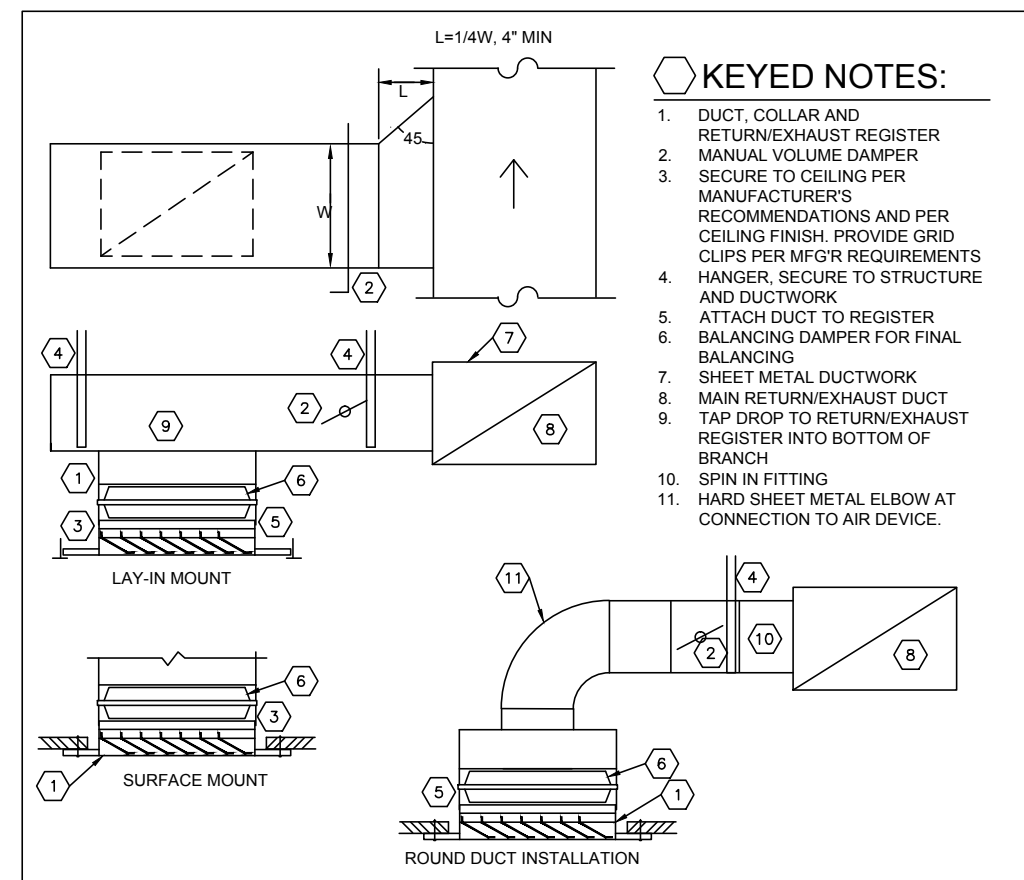

PERMANENT - NOT FOR CONSTRUCTION

238126.00-06 DUCTLESS AIR CONDITIONING UNIT WALL
SCALE: NONE

233713.00-11 DUCTED LOUVER
SCALE: NONE

233713.00-04 DIFFUSER INSTALLATION (TYPICAL)
SCALE: NONE

233713.00-15 RETURN/EXHAUST REGISTER INSTALLATION
SCALE: NONE

233113.00-02 DUCT SUPPORT DETAIL
SCALE: NONE

233113.00-01 4 INCH CONCRETE BASE
SCALE: NONE

233300.00-01 MANUAL DAMPER DETAIL
SCALE: NONE

233300.00-01 MANUAL DAMPER DETAIL
SCALE: NONE

232113.23-05 COND. DRAIN TRAP POSITIVE & NEGATIVE
SCALE: NONE