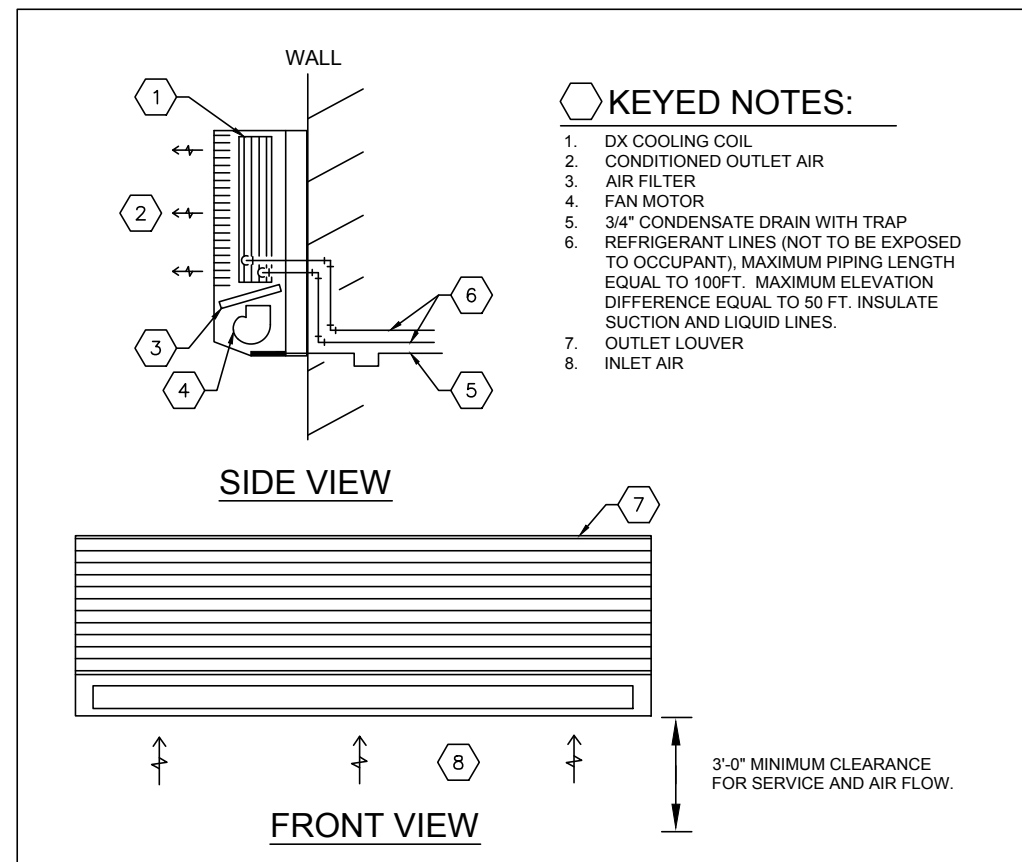

PERMANENT - NOT FOR CONSTRUCTION

238126.00-06 DUCTLESS AIR CONDITIONING UNIT WALL
SCALE: NONE

233713.00-11 DUCTED LOUVER
SCALE: NONE

233713.00-04 DIFFUSER INSTALLATION (TYPICAL)
SCALE: NONE

233713.00-15 RETURN/EXHAUST REGISTER INSTALLATION
SCALE: NONE

233113.00-02 DUCT SUPPORT DETAIL
SCALE: NONE

233113.00-01 4 INCH CONCRETE BASE
SCALE: NONE

233300.00-01 MANUAL DAMPER DETAIL
SCALE: NONE

233300.00-01 MANUAL DAMPER DETAIL
SCALE: NONE

232113.23-05 COND. DRAIN TRAP POSITIVE & NEGATIVE
SCALE: NONE