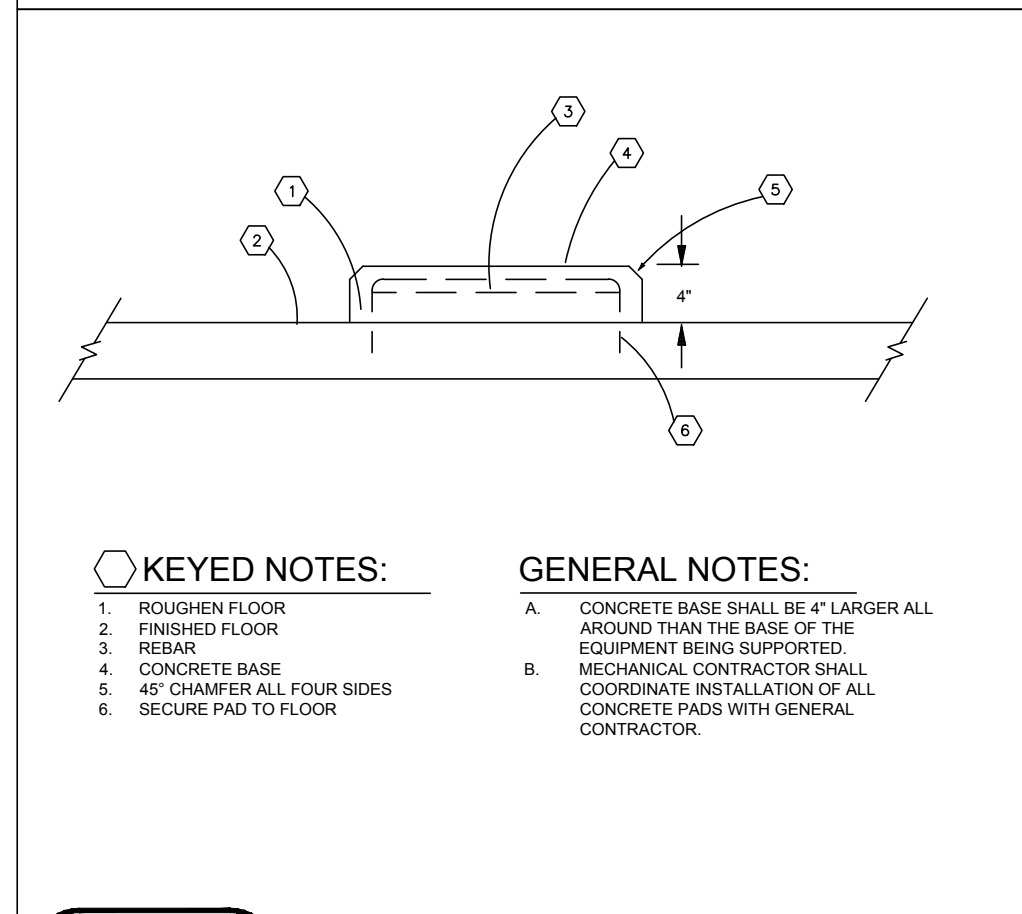

PERMANENT - NOT FOR CONSTRUCTION

238126.00-06 DUCTLESS AIR CONDITIONING UNIT WALL
SCALE: NONE

233713.00-11 DUCTED LOUVER
SCALE: NONE

233713.00-04 DIFFUSER INSTALLATION (TYPICAL)
SCALE: NONE

233713.00-15 RETURN/EXHAUST REGISTER INSTALLATION
SCALE: NONE

233113.00-02 DUCT SUPPORT DETAIL
SCALE: NONE

233113.00-01 4 INCH CONCRETE BASE
SCALE: NONE

233300.00-01 MANUAL DAMPER DETAIL
SCALE: NONE

233300.00-01 MANUAL DAMPER DETAIL
SCALE: NONE

232113.23-05 COND. DRAIN TRAP POSITIVE & NEGATIVE
SCALE: NONE