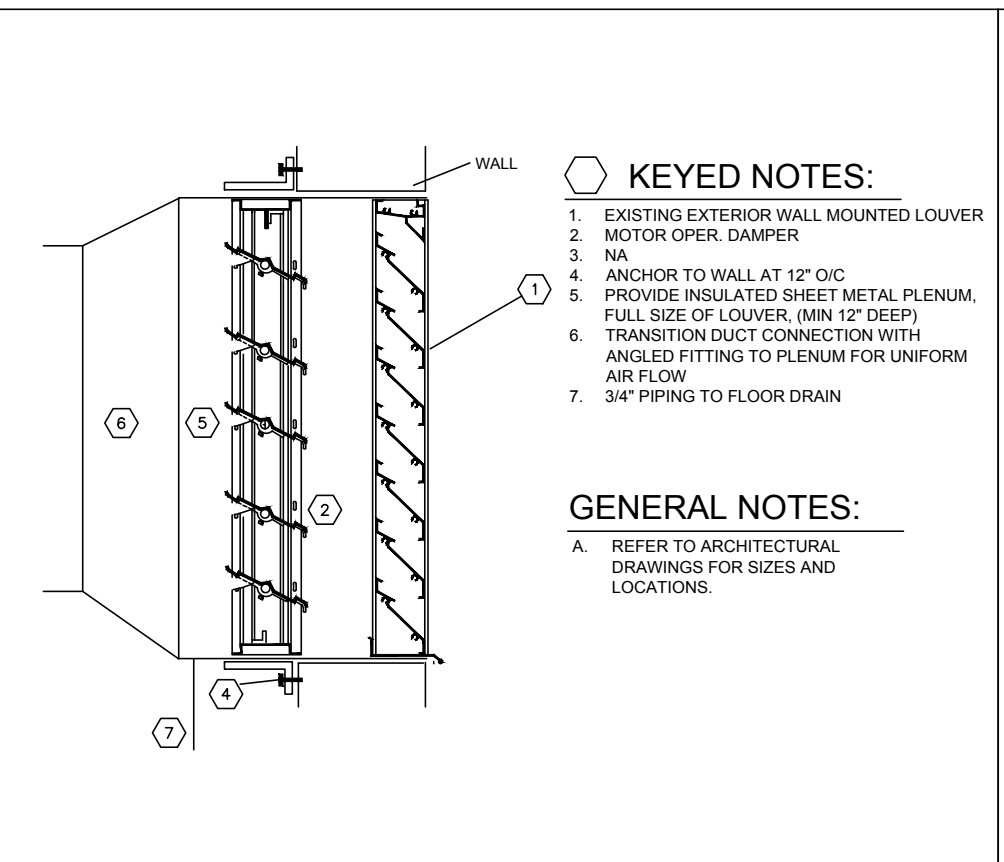

PERMANENT - NOT FOR CONSTRUCTION

238126.00-06 DUCTLESS AIR CONDITIONING UNIT WALL
SCALE: NONE

233713.00-11 DUCTED LOUVER
SCALE: NONE

233713.00-04 DIFFUSER INSTALLATION (TYPICAL)
SCALE: NONE

233713.00-15 RETURN/EXHAUST REGISTER INSTALLATION
SCALE: NONE

233113.00-02 DUCT SUPPORT DETAIL
SCALE: NONE

233113.00-01 4 INCH CONCRETE BASE
SCALE: NONE

233300.00-01 MANUAL DAMPER DETAIL
SCALE: NONE

233300.00-01 MANUAL DAMPER DETAIL
SCALE: NONE

232113.23-05 COND. DRAIN TRAP POSITIVE & NEGATIVE
SCALE: NONE