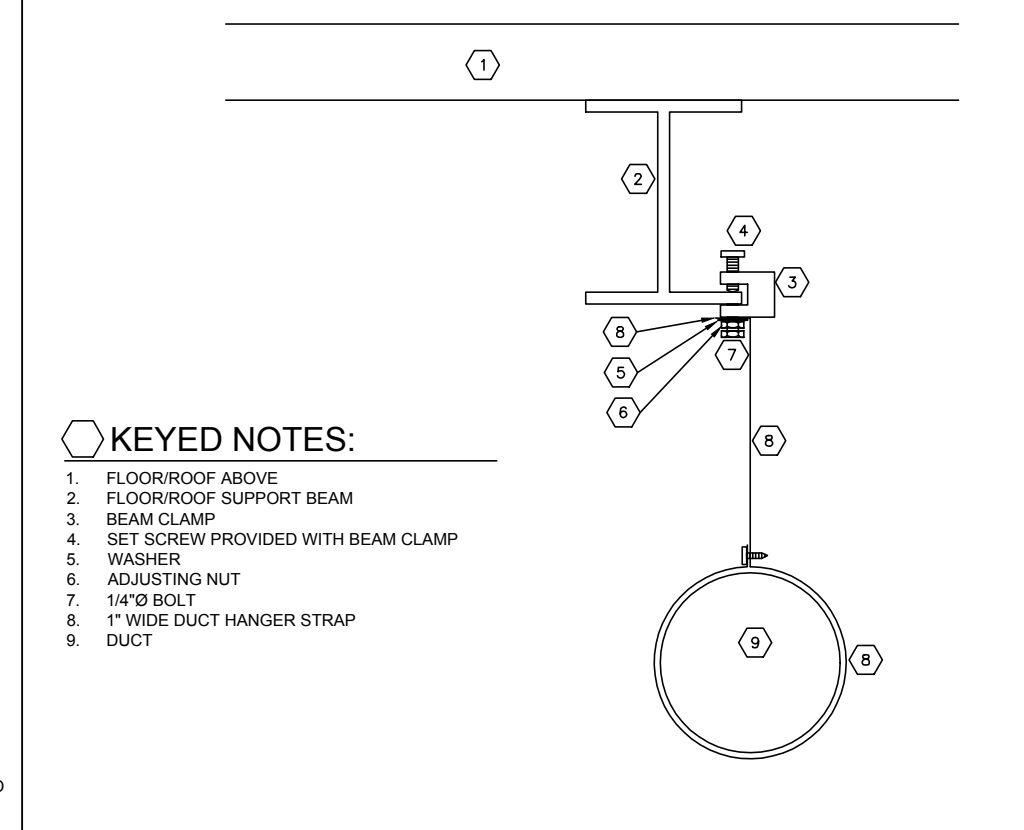

233113.00-02 DUCT SUPPORT DETAIL
SCALE: NONE

233113.00-01 4 INCH CONCRETE BASE
SCALE: NONE

233300.00-01 MANUAL DAMPER DETAIL
SCALE: NONE

233300.00-01 MANUAL DAMPER DETAIL
SCALE: NONE

232113.23-05 COND. DRAIN TRAP POSITIVE & NEGATIVE
SCALE: NONE