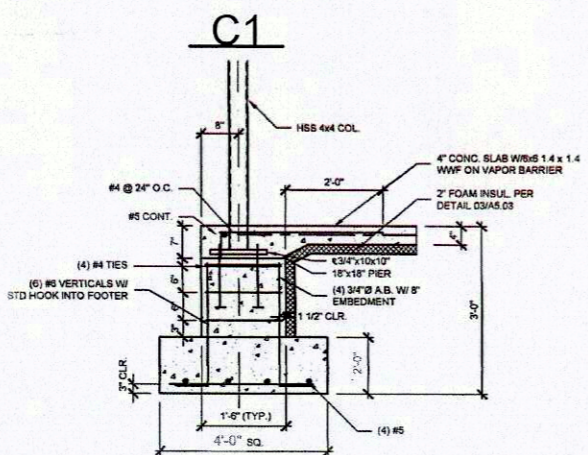

FLOORPLAN 1" = 5'

Side Profile 1" = 5'

*NOT TO SCALE

Restroom - Floorplan		
Fivestar		
DR.	DATE	DESCRIPTION