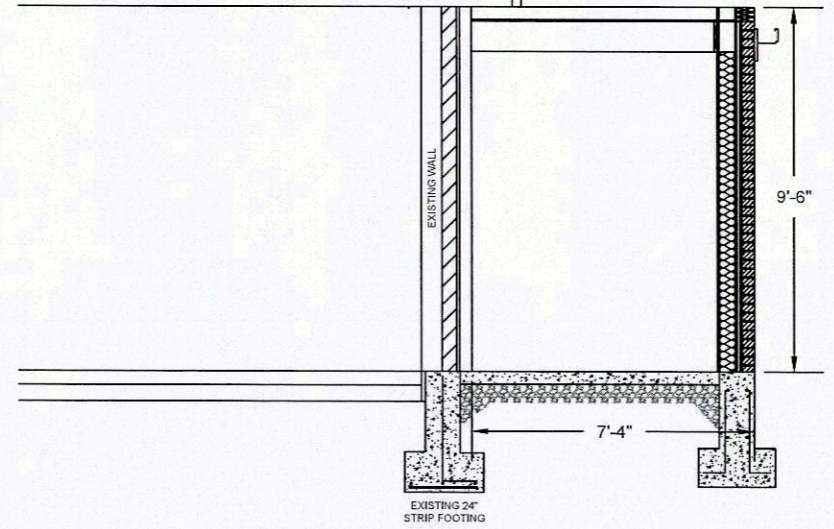

FLOORPLAN 1" = 5'

Side Profile 1" = 5'

*NOT TO SCALE

Restroom - Floorplan		
Fivestar		
DR.	DATE	DESCRIPTION