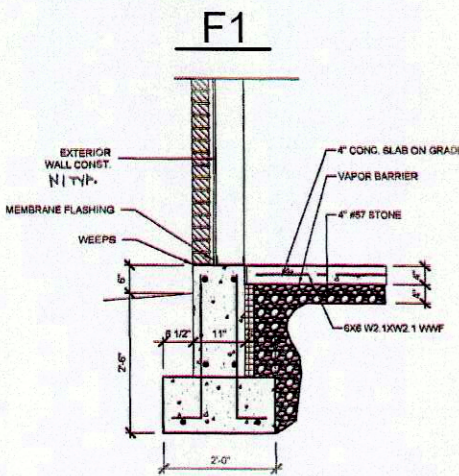

FLOORPLAN 1" = 5'

Side Profile 1" = 5'

*NOT TO SCALE

Restroom - Floorplan		
Fivestar		
DR.	DATE	DESCRIPTION