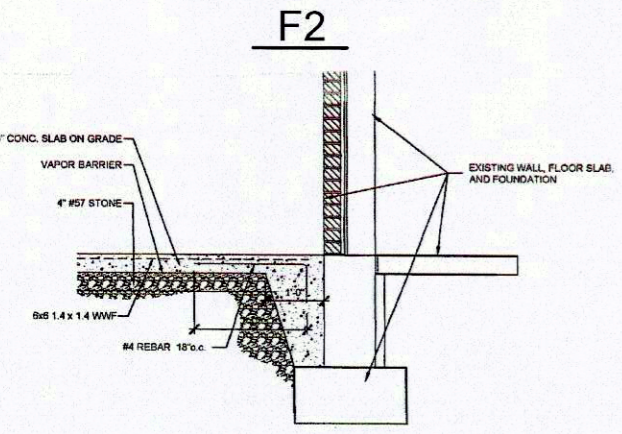

FLOORPLAN 1" = 5'

Side Profile 1" = 5'

*NOT TO SCALE

Restroom - Floorplan		
Fivestar		
DR.	DATE	DESCRIPTION